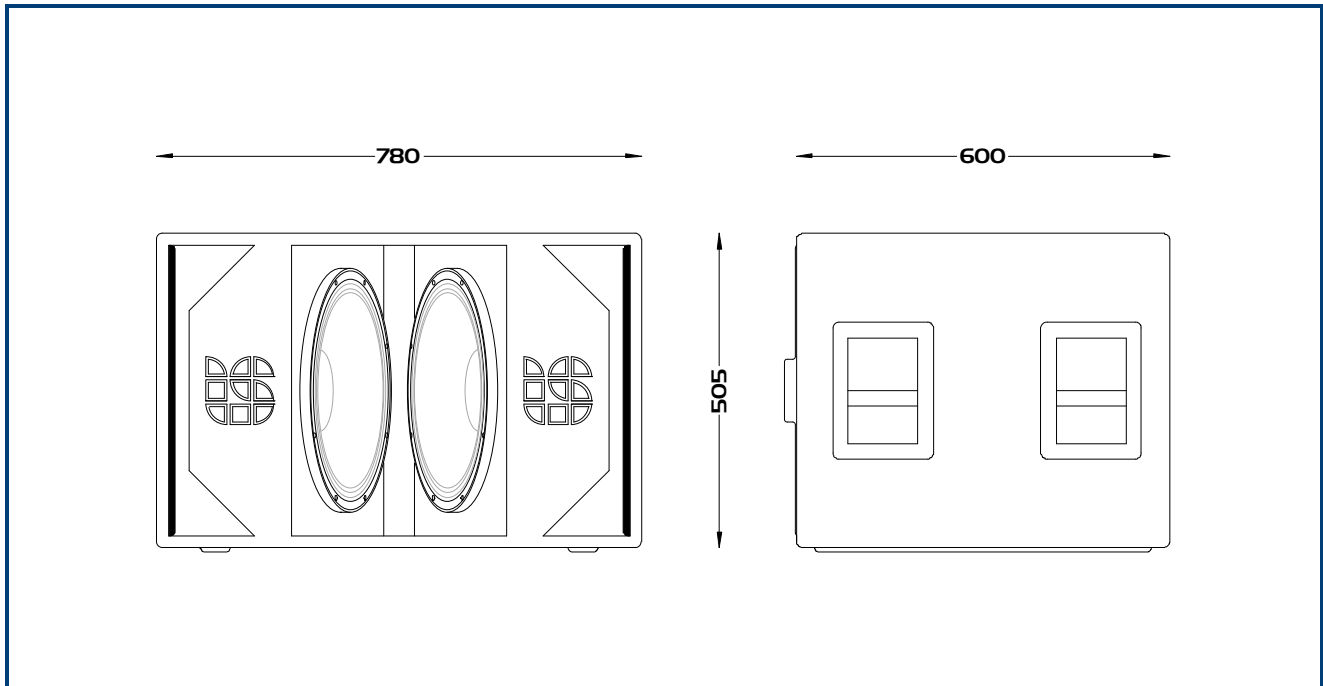

The Logic Systems Ethos Nd215i is a compact, high power, bass enclosure. It features two band pass loaded long throw, neodymium 15" bass drivers. The benefit of this configuration is the increase in band sensitivity over a conventional direct radiating construction, combined with a tight, punchy and controlled bass sound. The Ethos Nd215i is designed to be used as the bass element of an installed Ethos CA speaker system. Although it can also be combined with cabinets from the Ci and ML series within fixed installations. The cabinet does not have the integrated fly ware of the touring version of this cabinet and as such is only suitable for ground stacking.

<b>Frequency Response:</b>	<ul style="list-style-type: none"> <li>• 40Hz – 150Hz</li> </ul>
<b>Components:</b>	<ul style="list-style-type: none"> <li>• Bass: 2 x 15" cone drivers</li> <li>• HF: N/A</li> </ul>
<b>Power Handling:</b>	<ul style="list-style-type: none"> <li>• 2000w</li> </ul>
<b>Sensitivity (1):</b>	<ul style="list-style-type: none"> <li>• 102dB</li> </ul>
<b>Directivity:</b>	<ul style="list-style-type: none"> <li>• Omni-directional</li> </ul>
<b>Impedance:</b>	<ul style="list-style-type: none"> <li>• 4 Ohm</li> </ul>
<b>Construction:</b>	<ul style="list-style-type: none"> <li>• 18mm Birch plywood</li> </ul>
<b>Finish:</b>	<ul style="list-style-type: none"> <li>• Water based textured black paint</li> </ul>
<b>Connections:</b>	<ul style="list-style-type: none"> <li>• 2 x Neutrik NL4 connectors</li> <li>• 1+/1-: bass input</li> <li>• 2+/2-: linked</li> </ul>
<b>Dimensions:</b>	<ul style="list-style-type: none"> <li>• 505mm (W) x 780mm (H) x 600mm (D)</li> </ul>
<b>Packaged Dimensions:</b>	<ul style="list-style-type: none"> <li>• 635mm (W) x 930mm (H) x 730mm (D)</li> </ul>
<b>Weight:</b>	<ul style="list-style-type: none"> <li>• 57Kg</li> </ul>