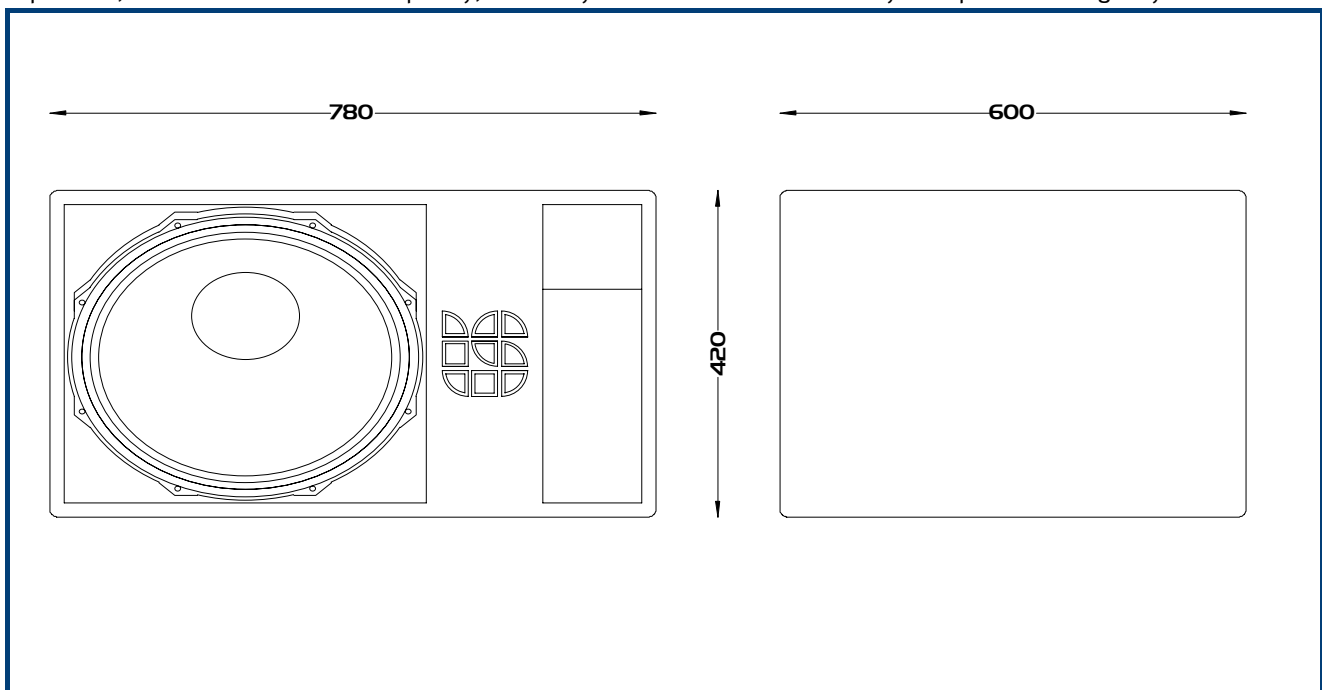

The Logic System XP180 is an integral part of the new range of state of the art self powered loudspeaker enclosures. The cabinet utilises a long excursion Neo 18" bass cone which is mounted in a compact vented enclosure. The bass cone is driven actively by its own integrated amplifier channel; while performance is optimised by the onboard DSP control which ensures an incredibly linear frequency response. The high power sub-bass driver and state of the art electronics add up to an easy to manage cabinet which delivers tight and detailed bass extension. Panel connectors allow the cabinet to operate in a stereo summed mode where only one XP180 is being used with a pair of XP15 fullrange enclosures or in a more conventional mono mode. The unit also features a gain control. The XP180 delivers all the convenience expected from powered product, but with a level of build quality, reliability and sonic excellence that you expect from Logic System.