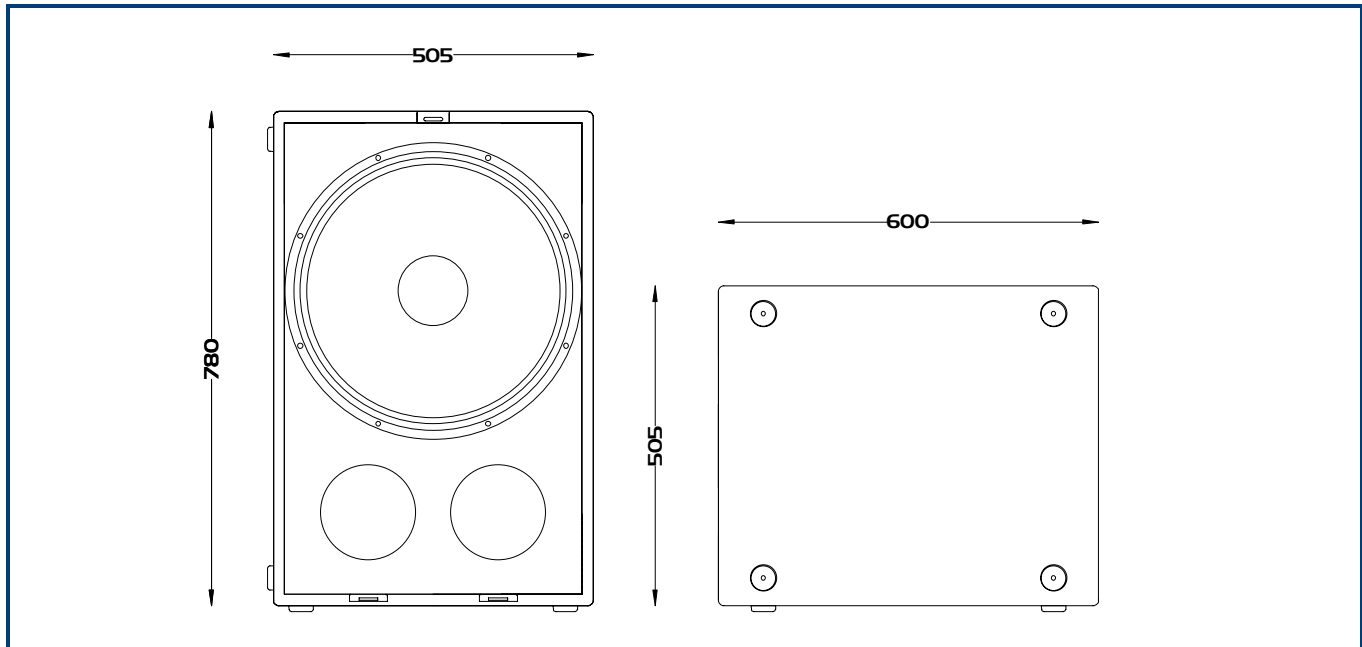

The Logic Systems Origin series is designed to cater for the demands of the professional working musician. The Logic Systems Origin SB118 is a compact sub/bass enclosure which features a direct radiating 18" bass driver. Sonically the Origin SB118 features the weight expected of an 18" driver, but also retains punch and control. The Origin SB118 is designed to be used as part of an integrated system with the Origin 1296Nd and Origin B215 Mid/top and bass enclosures, forming a compact and versatile live sound FOH system. The Logic Systems DP2140 system controller contains presets for the bi-amp operation of the origin system.

Frequency Response:	• 40Hz – 150Hz
Components:	• Sub Bass:1 x 18" cone driver
Power handling:	• 1200W RMS
Sensitivity (1):	• 98dB
Directivity:	• Omni-directional
Impedance:	• 8 Ohms nominal
Construction:	• 18mm Birch plywood
Finish:	• Water based textured black paint
Connections:	• 2 x Neutrik NL4 connectors • 1+/1- Input 2+/2- Linked
Dimensions:	• 505mm (W) x 780mm (H) x 600mm (D)
Packaged Dimensions:	• 520mm (W) x 805mm (H) x 615mm (D)
Weight:	• 48Kg