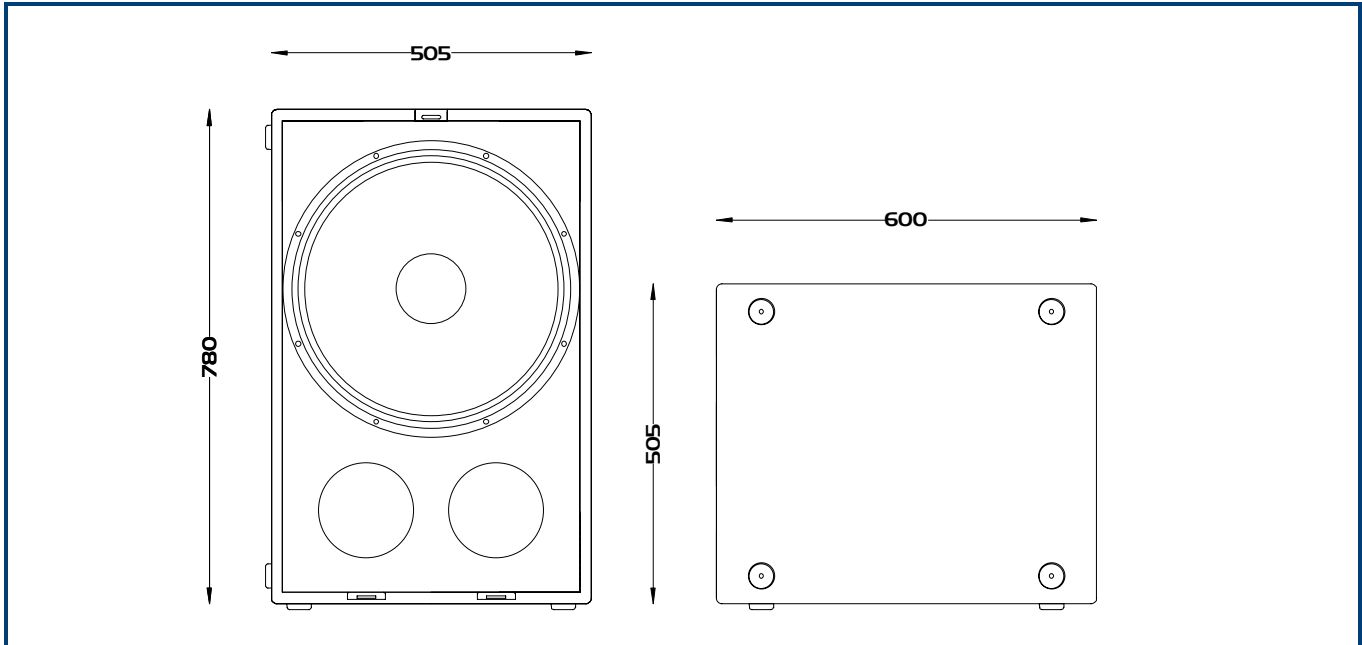

The Logic Systems Origin series is designed to cater for the demands of the professional working musician. The Logic Systems Origin SB118 Active is a compact, self powered, sub/bass enclosure which features a direct radiating 18" bass driver. Sonically the Origin SB118 Active features the weight expected of an 18" driver, but also retains punch and control. The Origin SB118 Active is designed to be used as part of an integrated system with the Origin 1296Nd Active and Origin B215 Active Mid/top and bass enclosures, Driven by an onboard class D power module with built in DSP, forming a compact and versatile self powered live sound FOH system.

Frequency Response:	• 40Hz – 150Hz
Components:	• Sub Bass:1 x 18" cone driver
Power handling:	• 1200W RMS (self powered with on board DSP)
Sensitivity (1):	• 98dB
Directivity:	• Omni-directional
Control:	• External gain adjustment
Construction:	• 18mm Birch plywood
Finish:	• Water based textured black paint
Connections:	• Neutrik Powercon mains input/output • XLR male/female balanced audio input/output
Dimensions:	• 505mm (W) x 780mm (H) x 600mm (D)
Packaged Dimensions:	• 520mm (W) x 805mm (H) x 615mm (D)
Weight:	• 48Kg